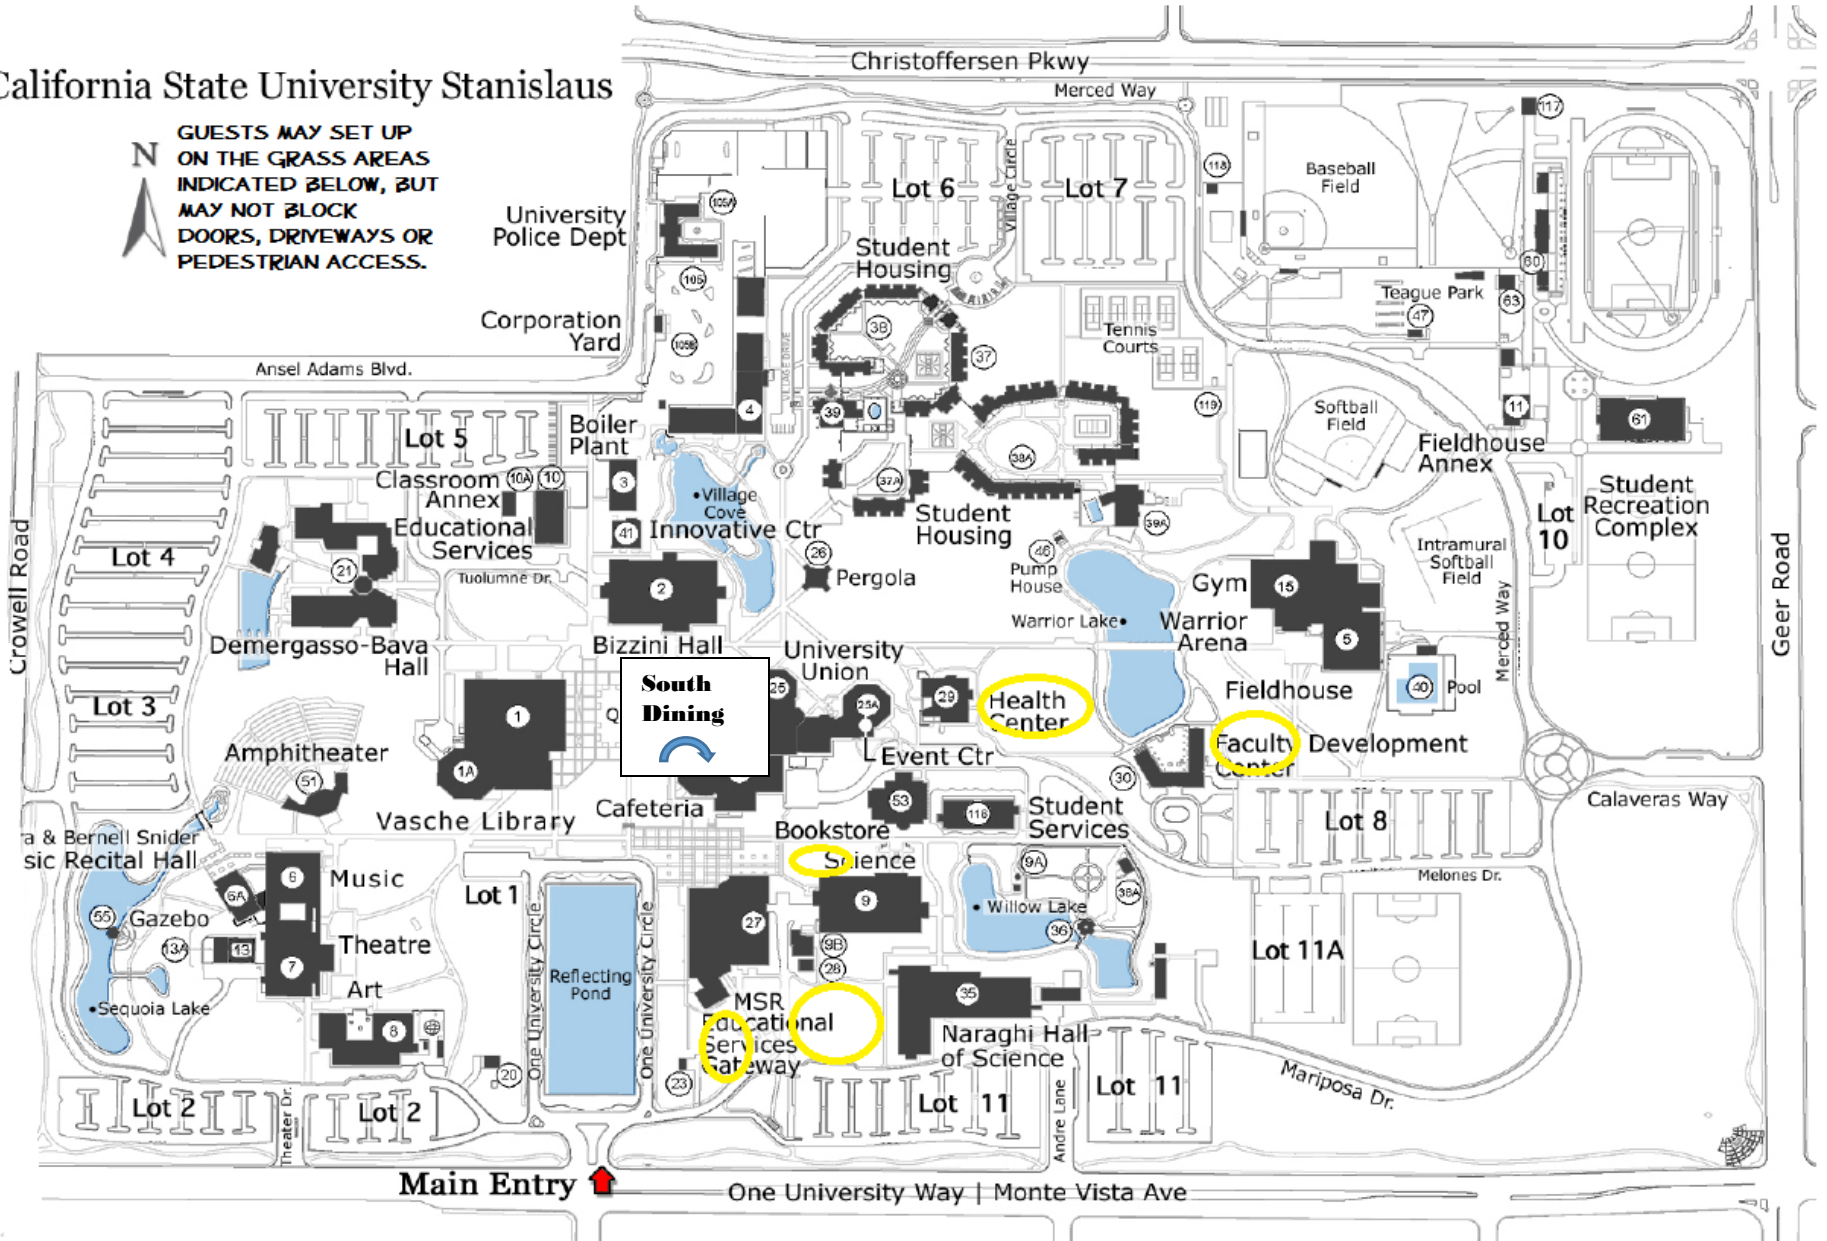

California State University Stanislaus

GUESTS MAY SET UP ON THE GRASS AREAS INDICATED BELOW, BUT MAY NOT BLOCK DOORS, DRIVEWAYS OR PEDESTRIAN ACCESS.

Main Entry ↑

One University Way | Monte Vista Ave